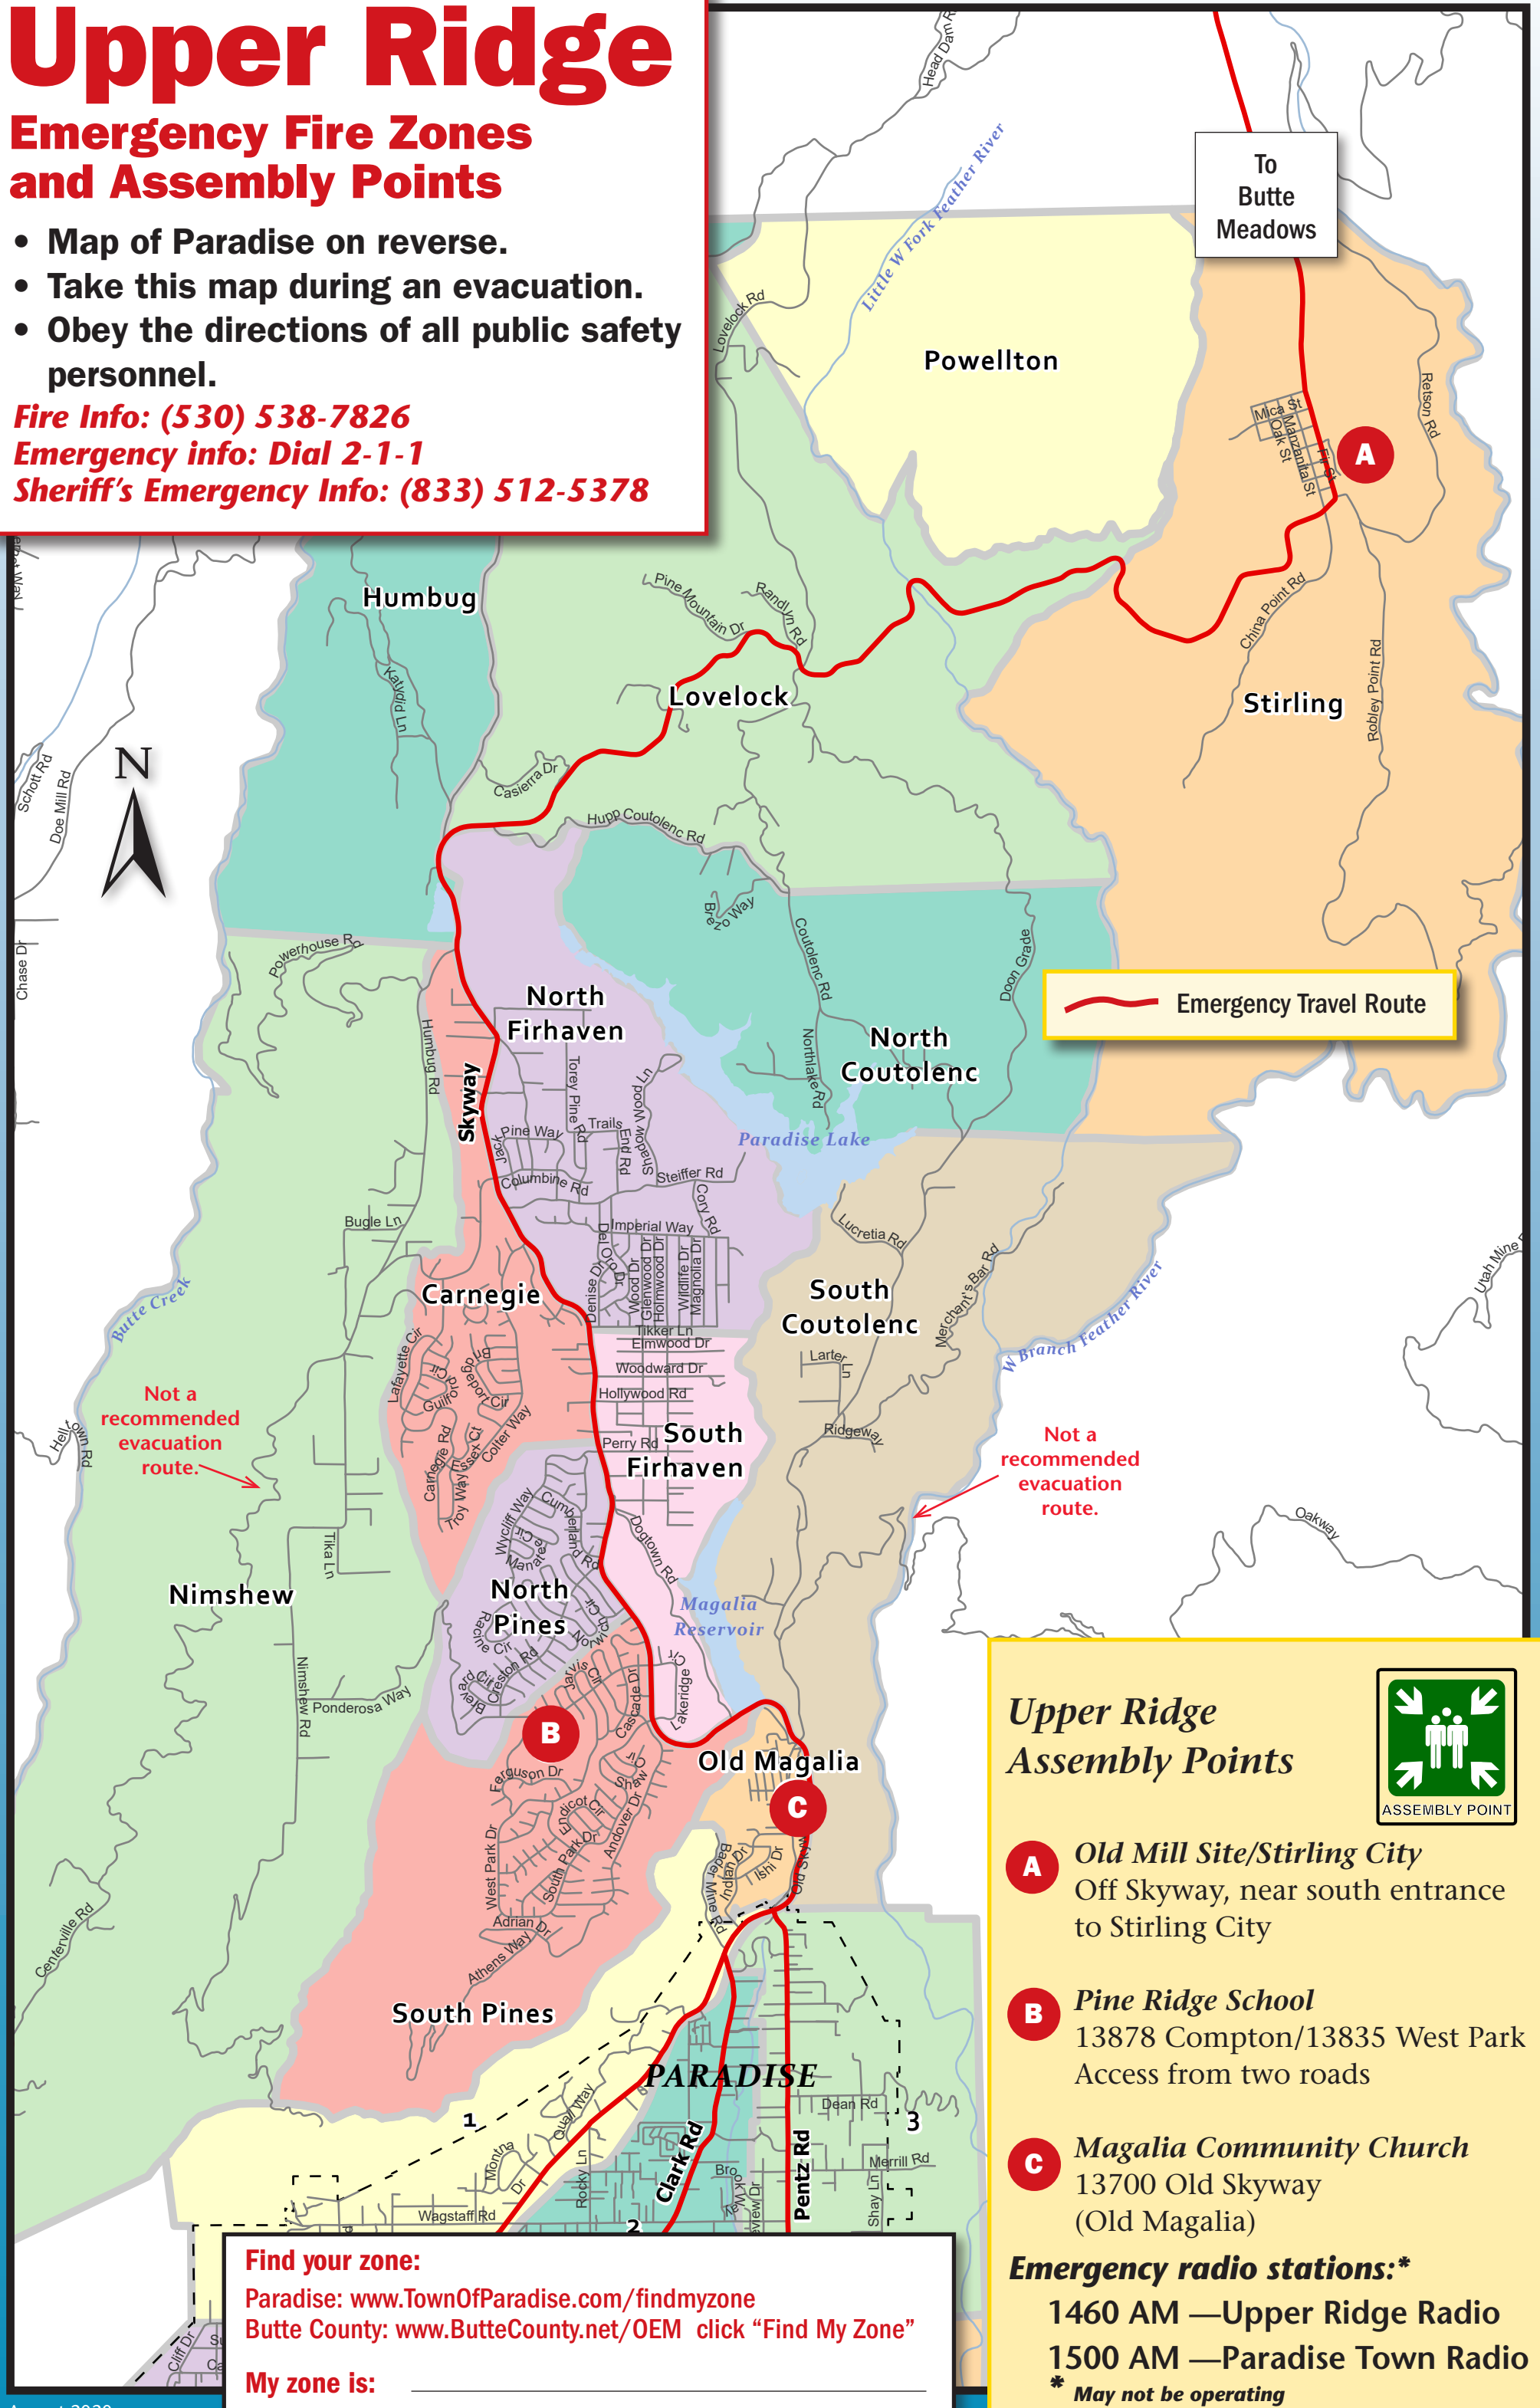

Emergency info: Dial 2-1-1

Sheriff's Emergency Info: (833) 512-5378

 Emergency Travel Route

Upper Ridge Assembly Points

- A** **Old Mill Site/Stirling City**
Off Skyway, near south entrance to Stirling City
- B** **Pine Ridge School**
13878 Compton/13835 West Park
Access from two roads
- C** **Magalia Community Church**
13700 Old Skyway
(Old Magalia)