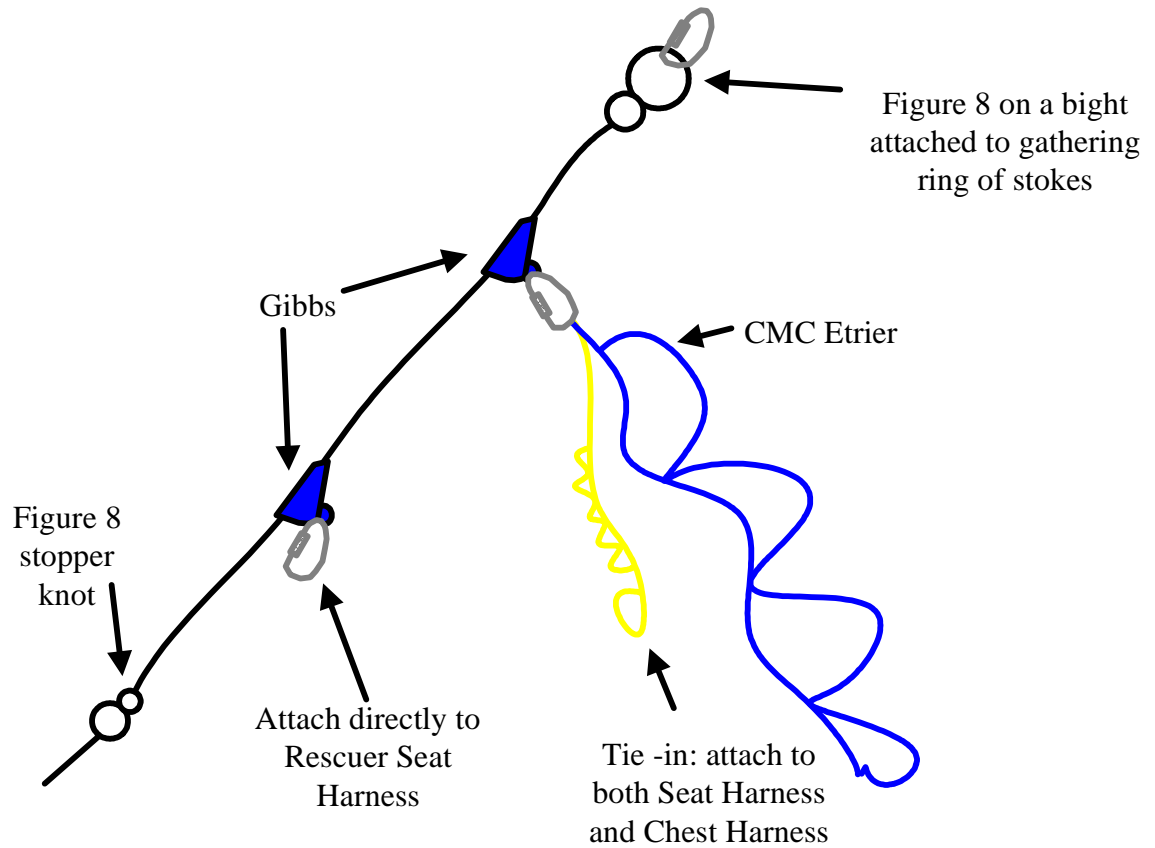

High Angle Litter Tendering Line (graphic)

Tender line is a white rope approximately 15' long.