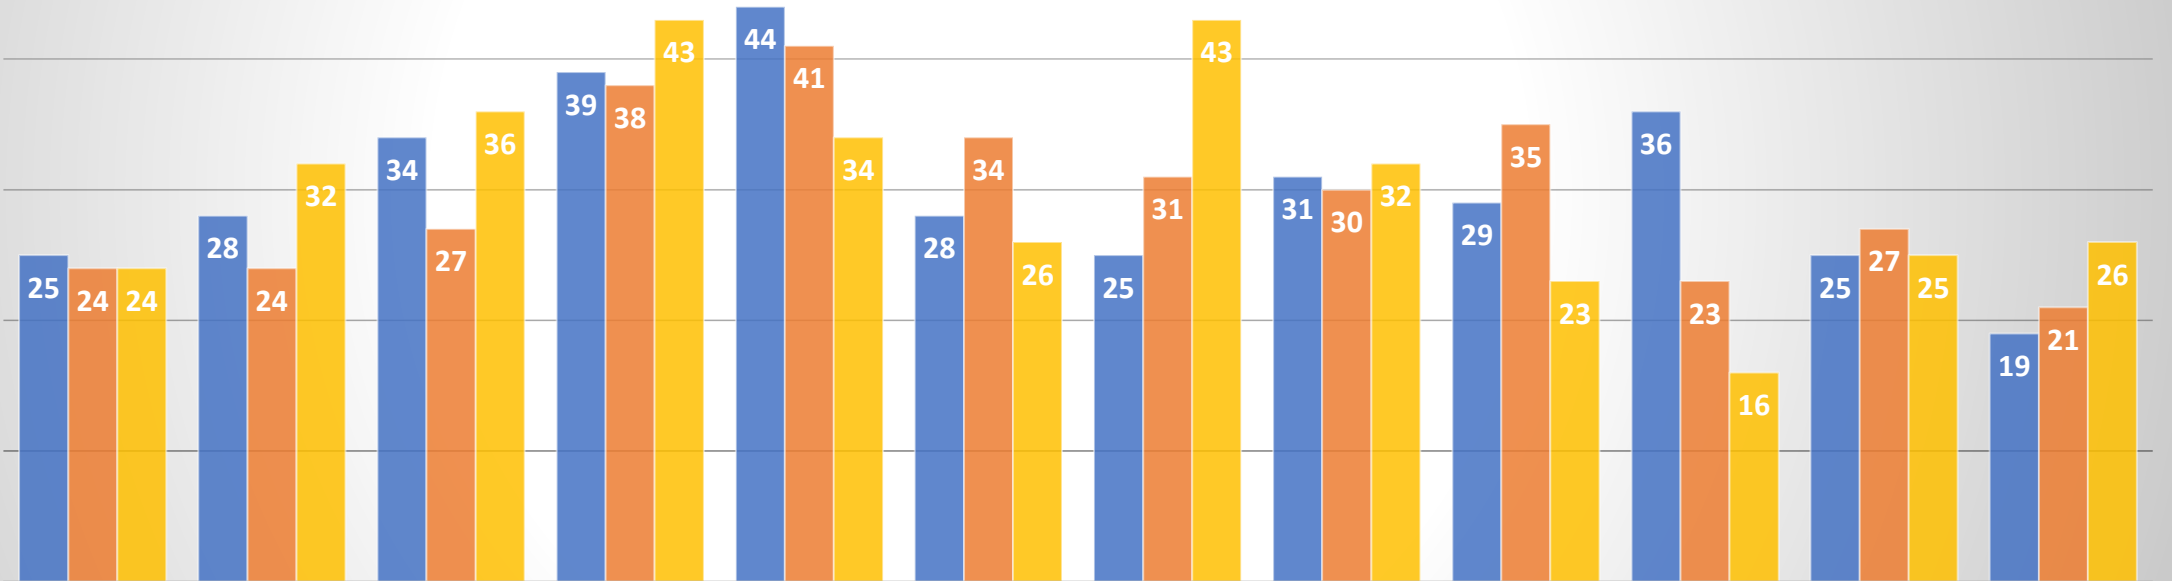

Single Family Residences Building Activity 2023

■ SFR APPLIED
 ■ SFR ISSUED
 ■ SFR C OF O

	January	February	March	April	May	June	July	August	September	October	November	December
SFR APPLIED	47	9	37	18	27	34	27	40	35	32	22	29
SFR ISSUED	39	28	35	29	35	34	29	41	38	35	31	26
SFR C OF O	31	34	35	30	63	57	40	37	40	39	28	45

■ SFR APPLIED ■ SFR ISSUED ■ SFR C OF O

Single Family Residences Building Activity 2024

■ SFR APPLIED
 ■ SFR ISSUED
 ■ SFR C OF O

	January	February	March	April	May	June	July	August	September	October	November	December
SFR APPLIED	25	28	34	39	44	28	25	31	29	36	25	19
SFR ISSUED	24	24	27	38	41	34	31	30	35	23	27	21
SFR C OF O	24	32	36	43	34	26	43	32	23	16	25	26