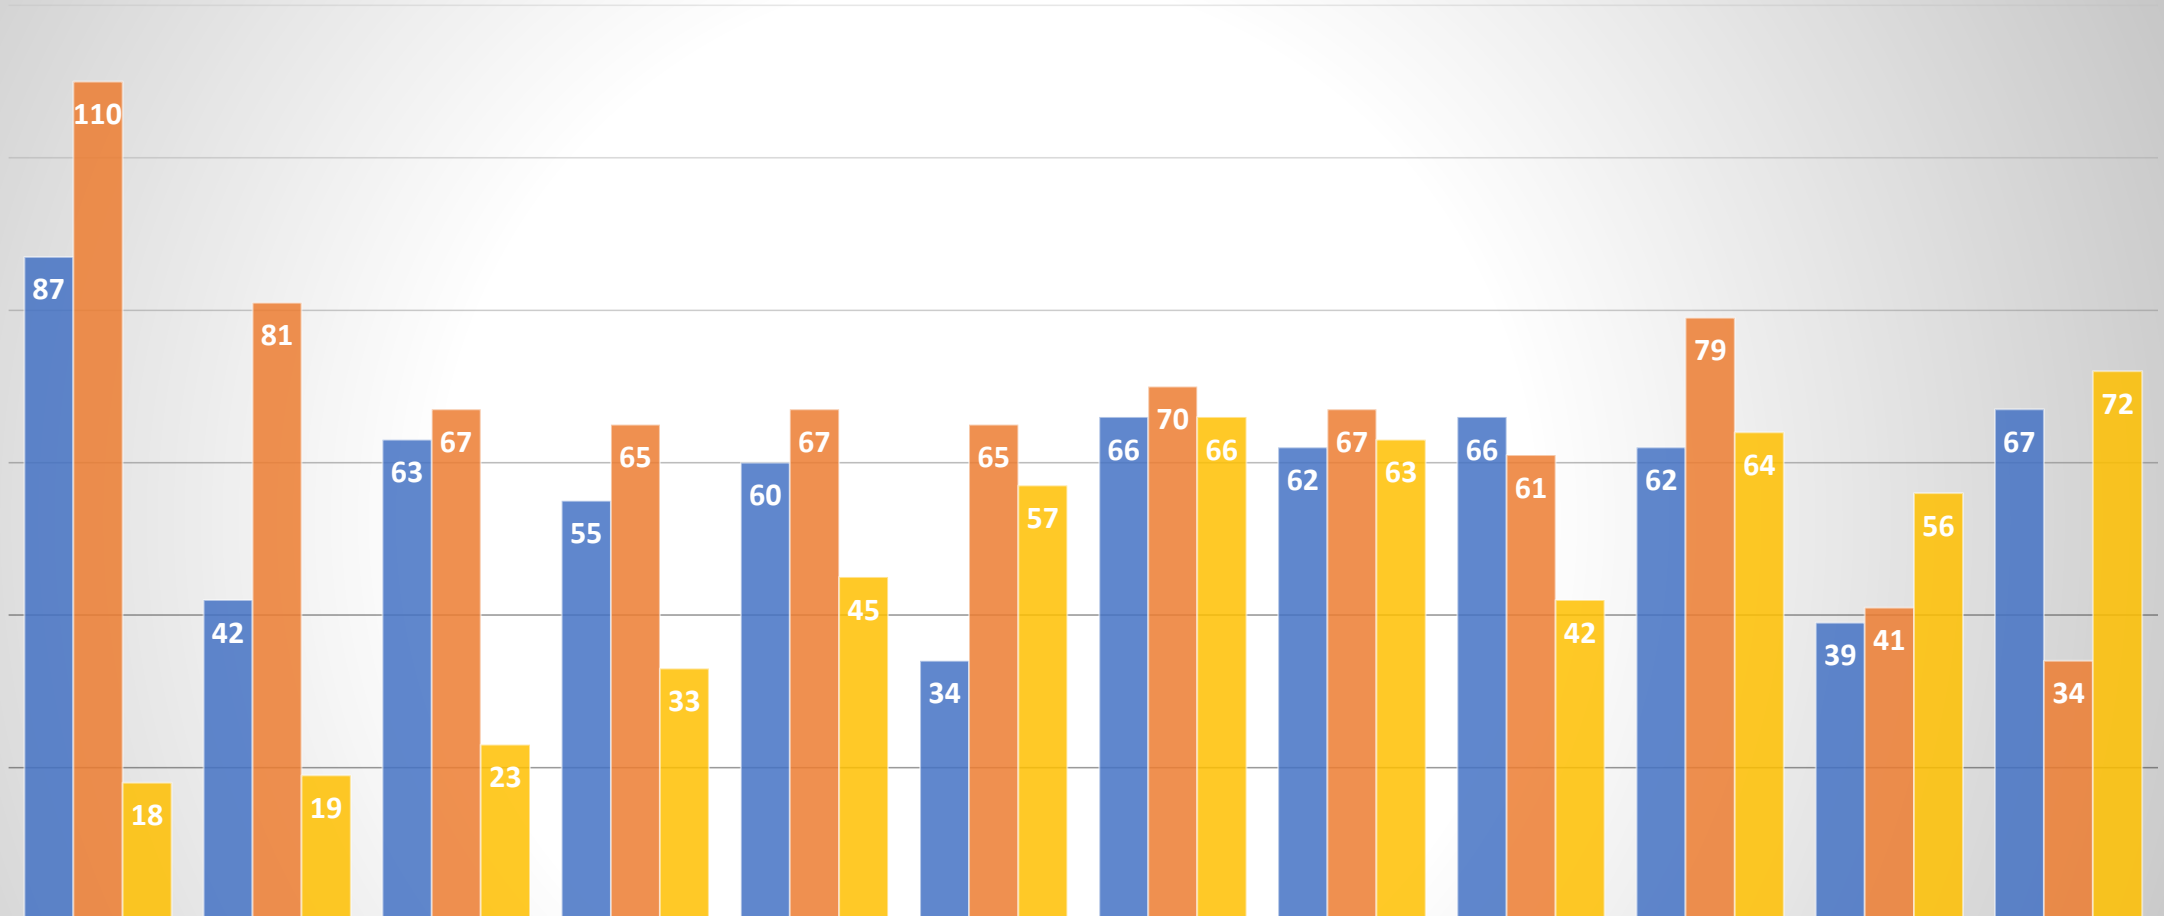

Single Family Residences Building Activity 2020

	January	February	March	April	May	June	July	August	September	October	November	December
■ SFR APPLIED	87	42	63	55	60	34	66	62	66	62	39	67
■ SFR ISSUED	110	81	67	65	67	65	70	67	61	79	41	34
■ SFR C OF O	18	19	23	33	45	57	66	63	42	64	56	72

■ SFR APPLIED   ■ SFR ISSUED   ■ SFR C OF O