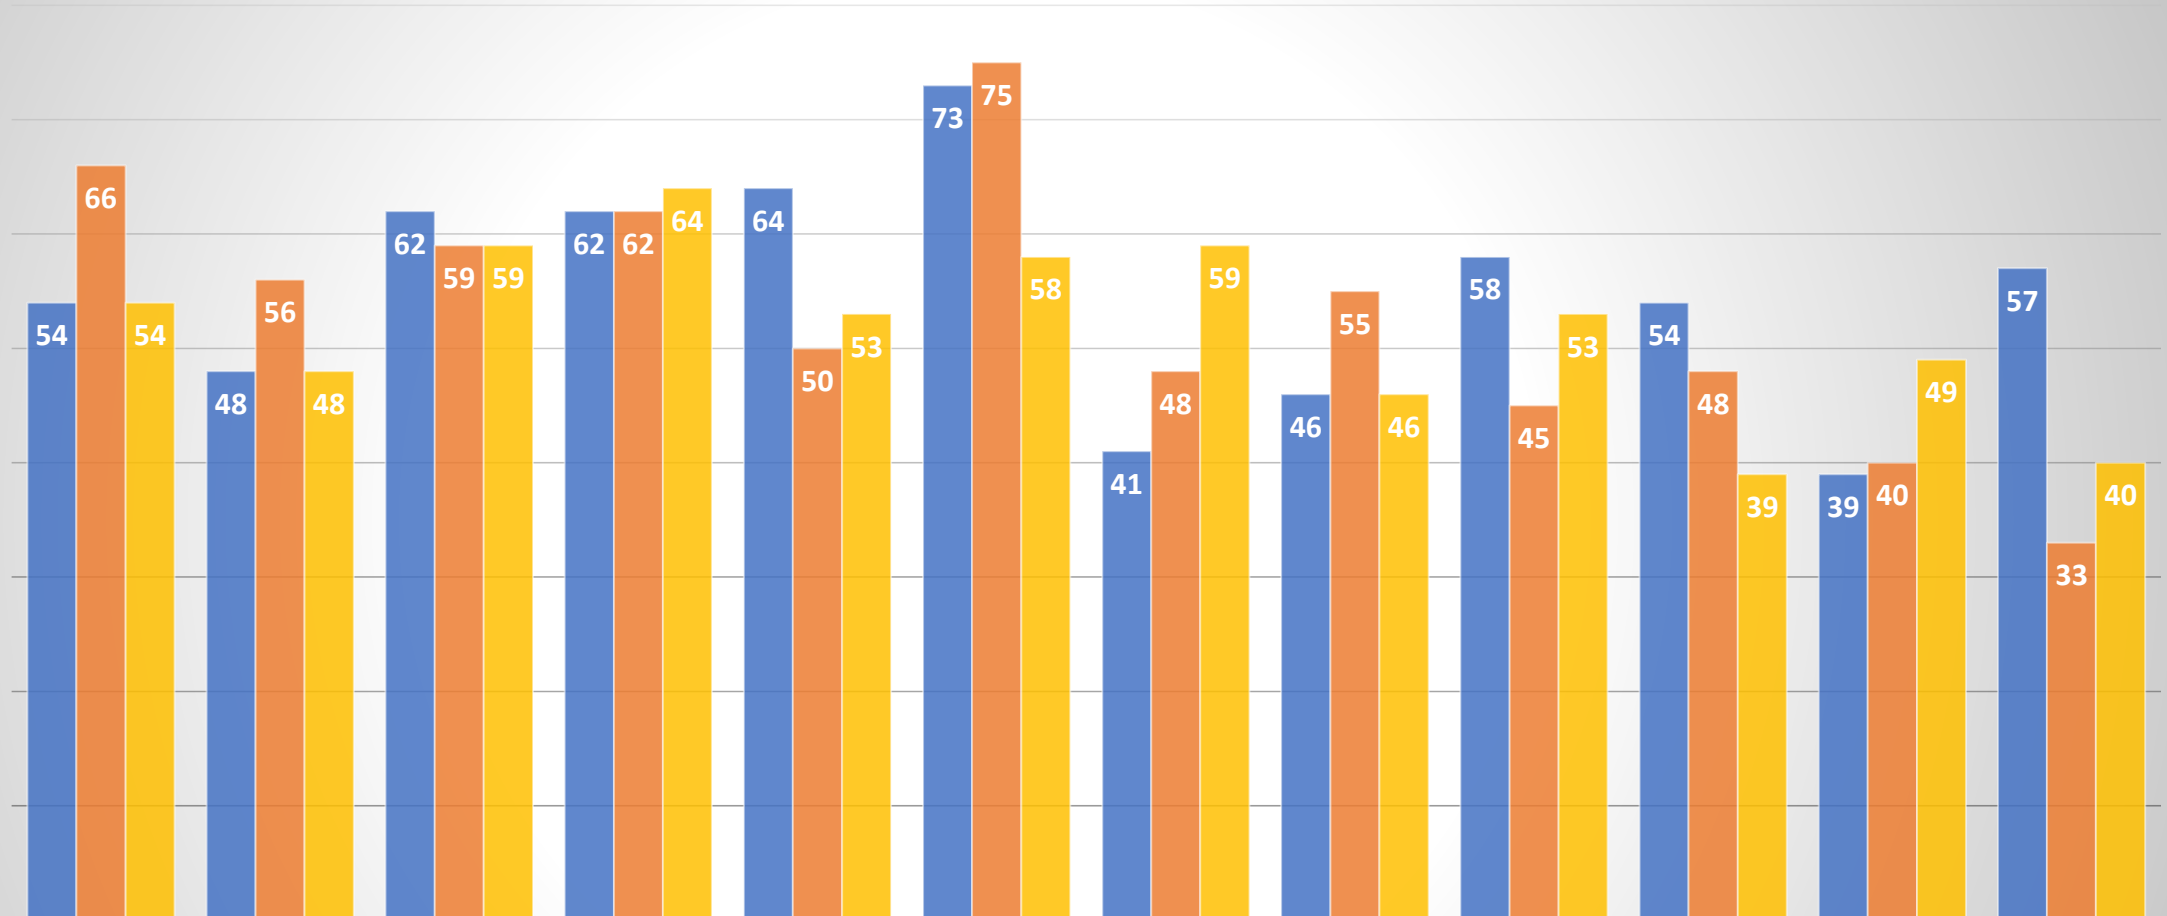

Single Family Residences Building Activity 2021

■ SFR APPLIED
■ SFR ISSUED
■ SFR C OF O

	January	February	March	April	May	June	July	August	September	October	November	December
SFR APPLIED	54	48	62	62	64	73	41	46	58	54	39	57
SFR ISSUED	66	56	59	62	50	75	48	55	45	48	40	33
SFR C OF O	54	48	59	64	53	58	59	46	53	39	49	40

■ SFR APPLIED   ■ SFR ISSUED   ■ SFR C OF O