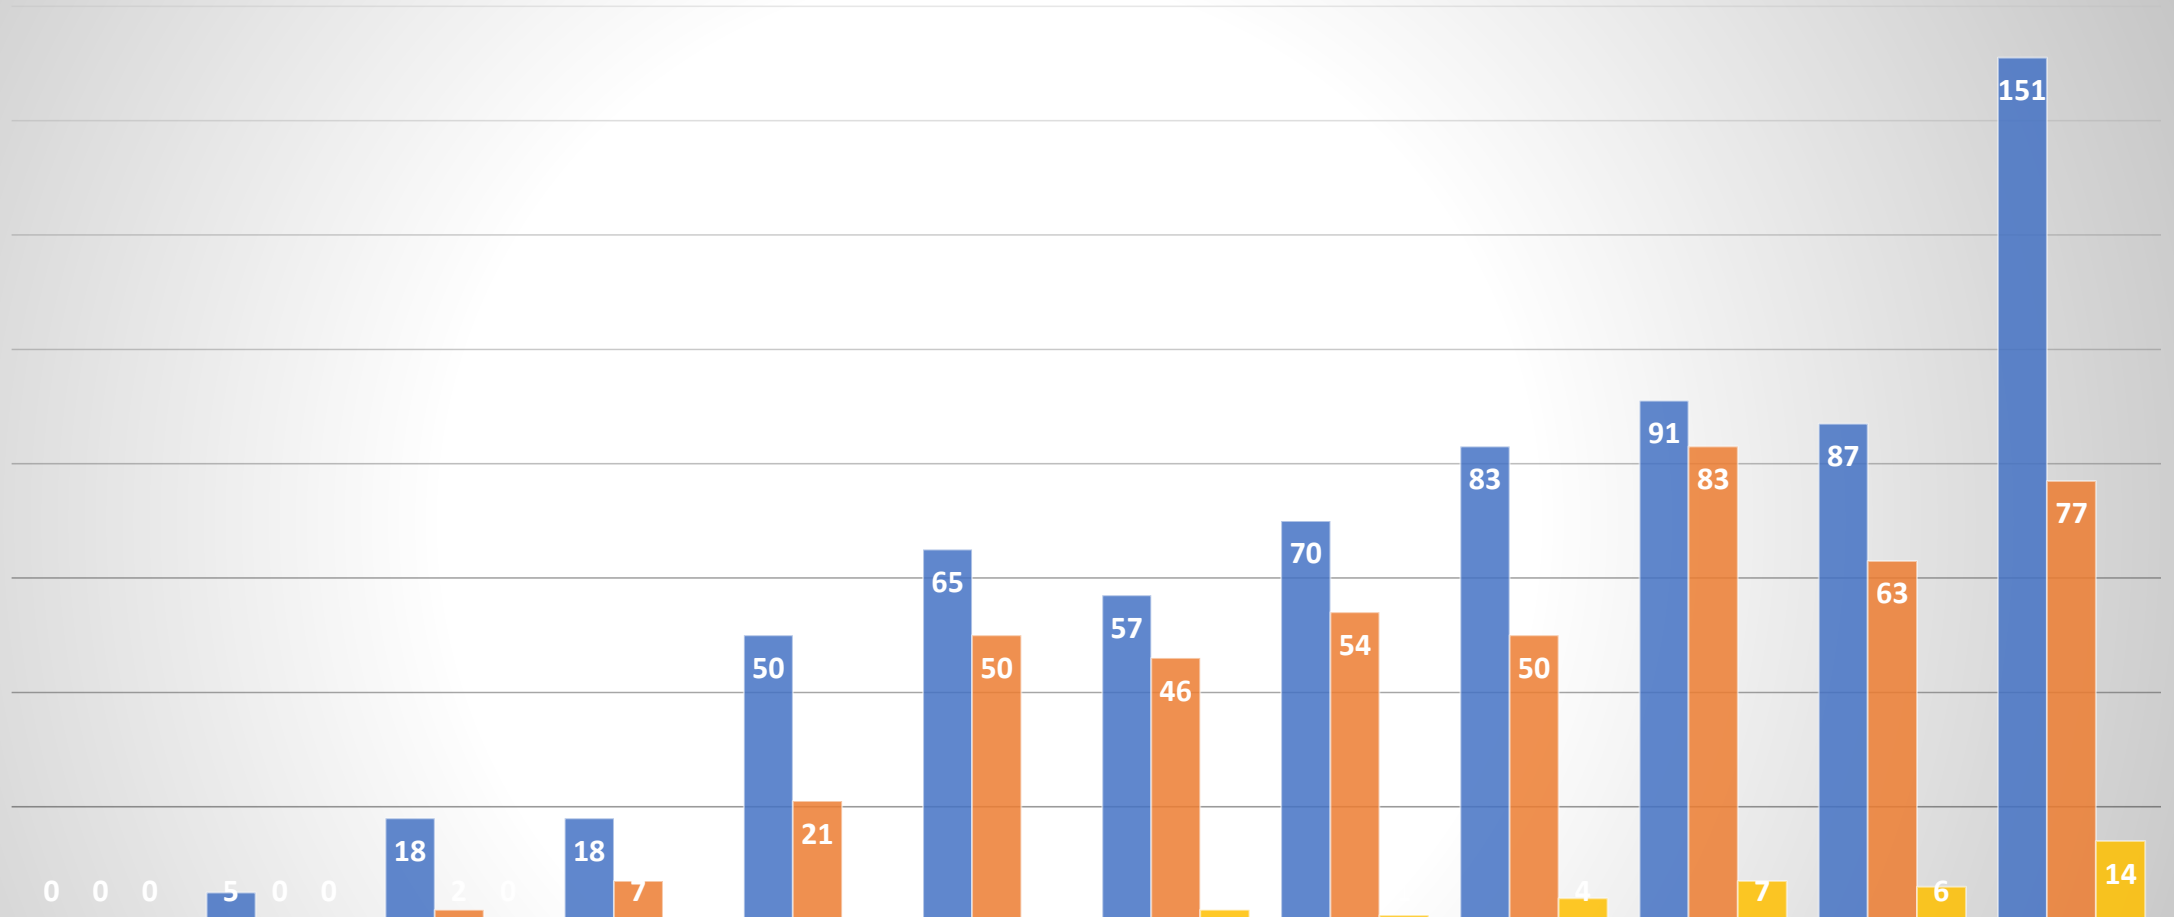

Single Family Residences Building Activity 2019

■ SFR APPLIED
■ SFR ISSUED
■ SFR C OF O

	January	February	March	April	May	June	July	August	September	October	November	December
SFR APPLIED	0	5	18	18	50	65	57	70	83	91	87	151
SFR ISSUED	0	0	2	7	21	50	46	54	50	83	63	77
SFR C OF O	0	0	0	0	0	0	2	1	4	7	6	14

■ SFR APPLIED ■ SFR ISSUED ■ SFR C OF O

Single Family Residences Building Activity 2020

	January	February	March	April	May	June	July	August	September	October	November	December
■ SFR APPLIED	87	42	63	55	60	34	66	62	66	62	39	67
■ SFR ISSUED	110	81	67	65	67	65	70	67	61	79	41	34
■ SFR C OF O	18	19	23	33	45	57	66	63	42	64	56	72